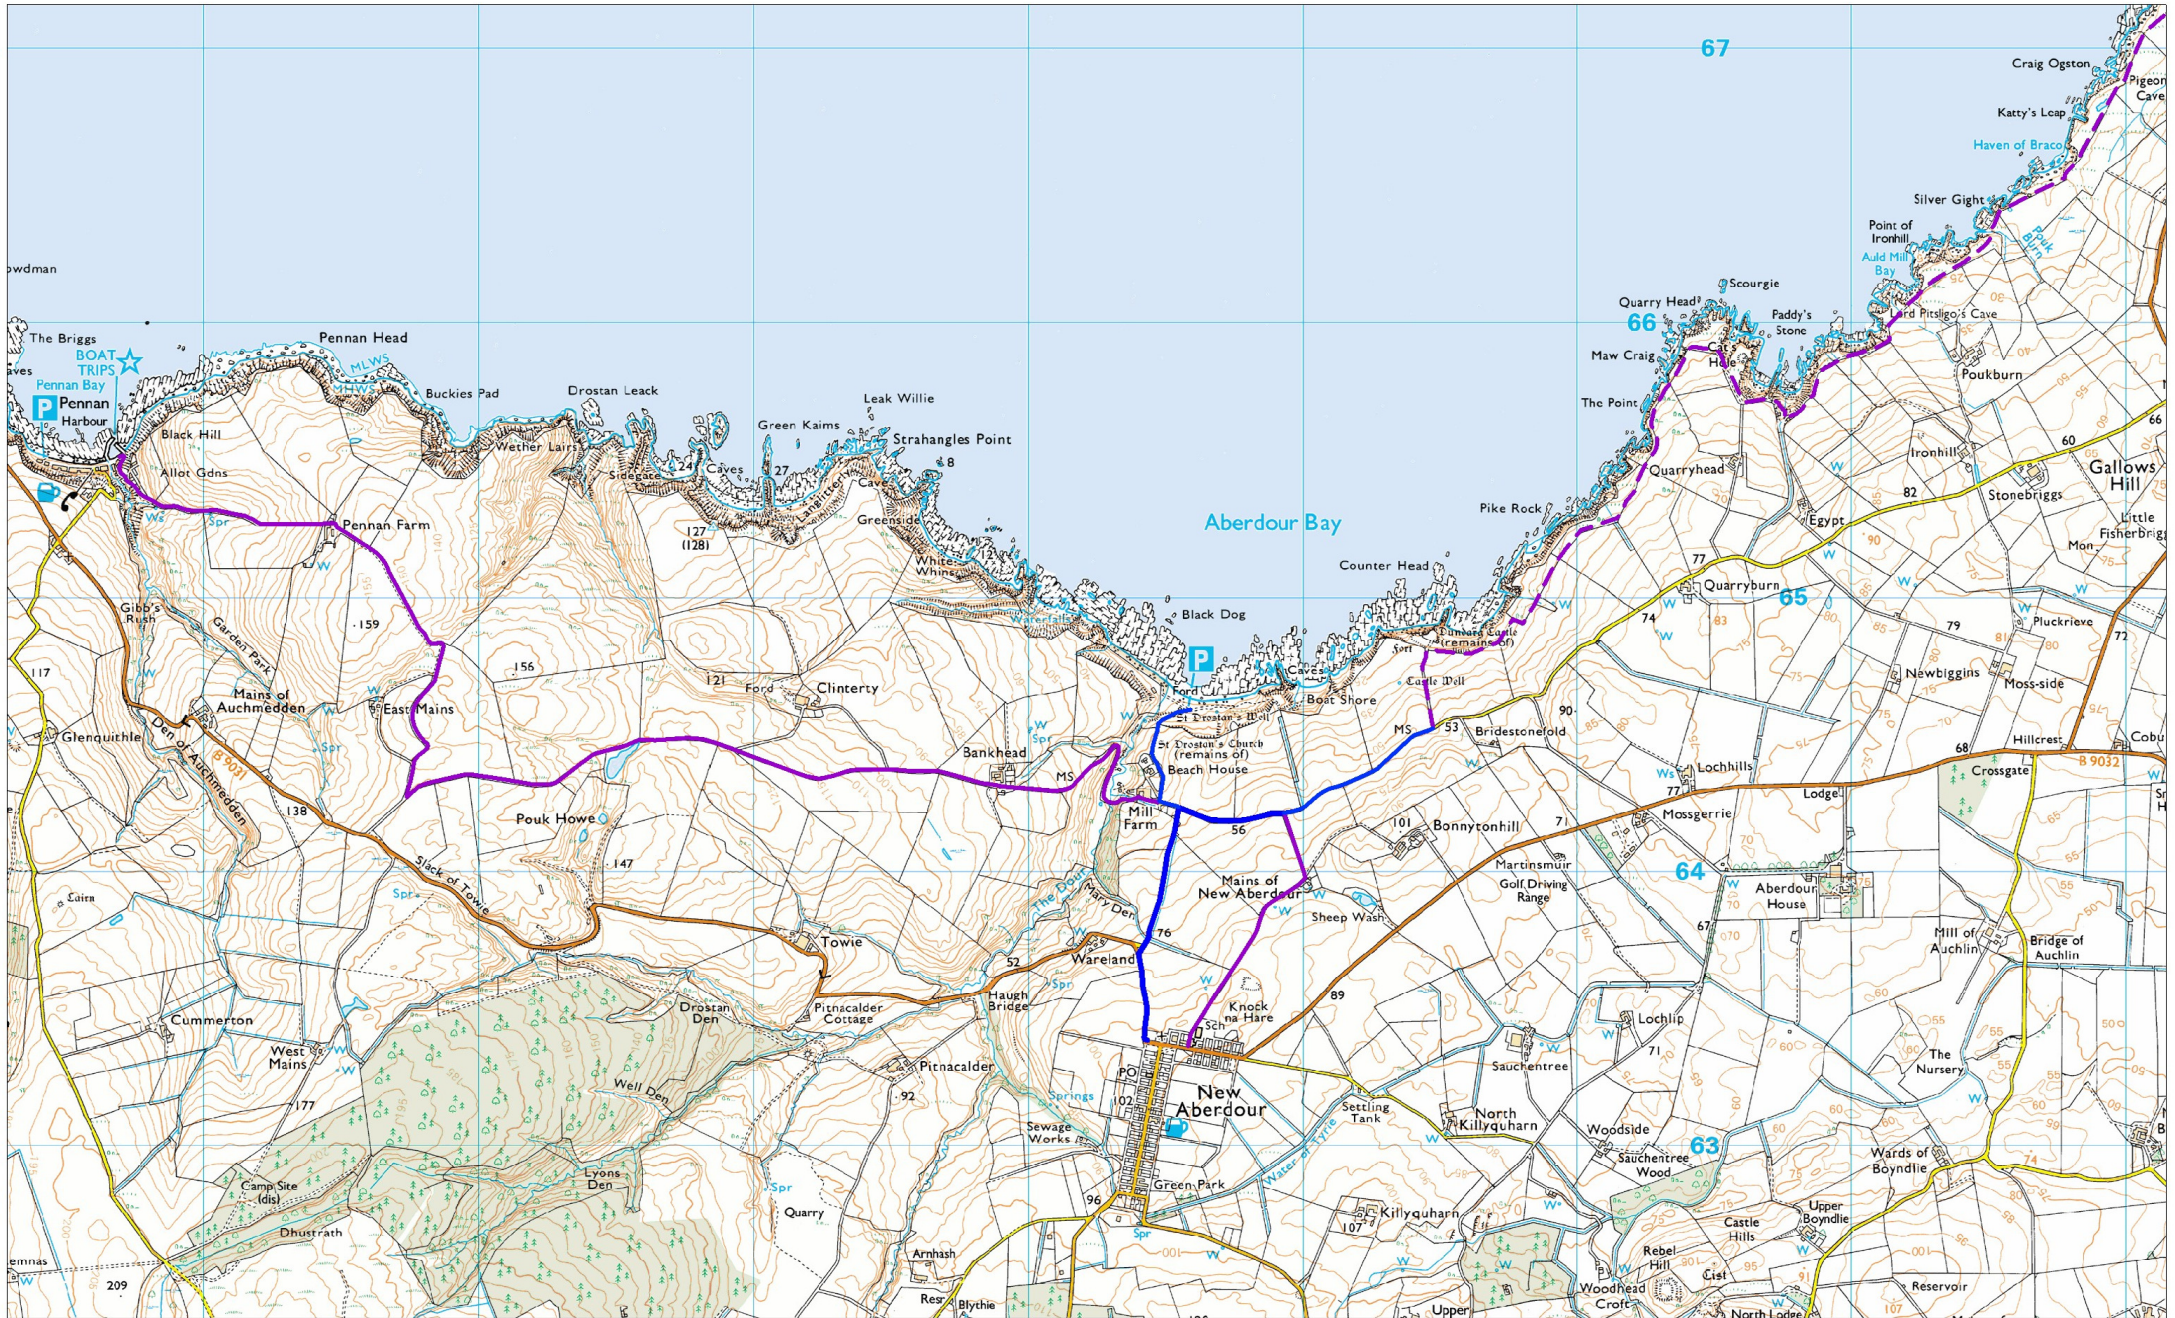

# Infrastructure Services

Reproduced by permission of Ordnance Survey on behalf of HMSO. © Crown copyright and database right 2014.  
All rights reserved. Ordnance Survey Licence number 0100020767

30 July 2015

Pennan New Aberdour

Aberdeenshire Council

Scale - 1:20000